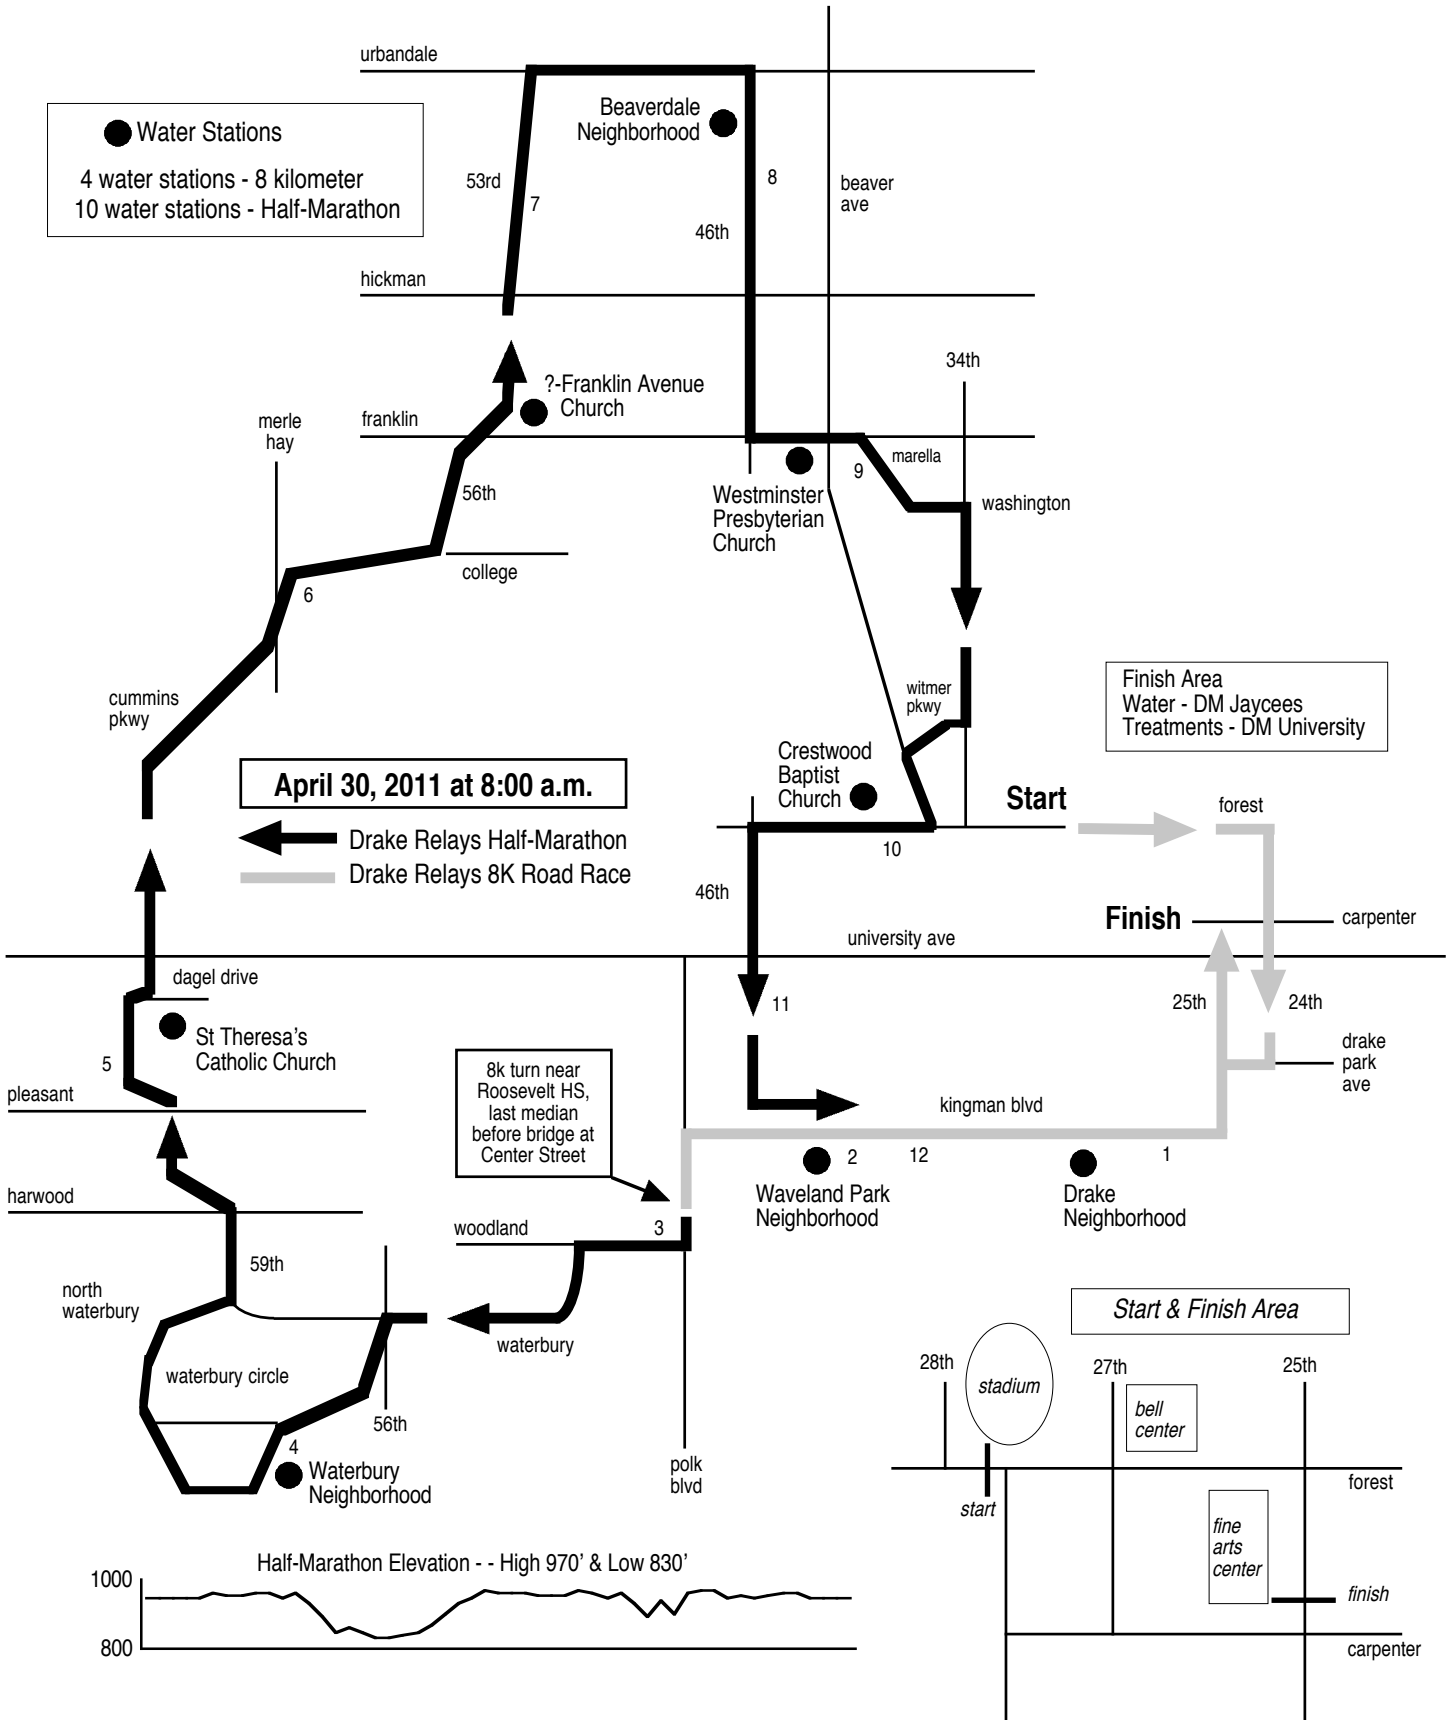

● Water Stations  
 4 water stations - 8 kilometer  
 10 water stations - Half-Marathon

**April 30, 2011 at 8:00 a.m.**

← Drake Relays Half-Marathon  
 — Drake Relays 8K Road Race

**Finish Area**  
 Water - DM Jaycees  
 Treatments - DM University

8k turn near  
 Roosevelt HS,  
 last median  
 before bridge at  
 Center Street

**Start & Finish Area**